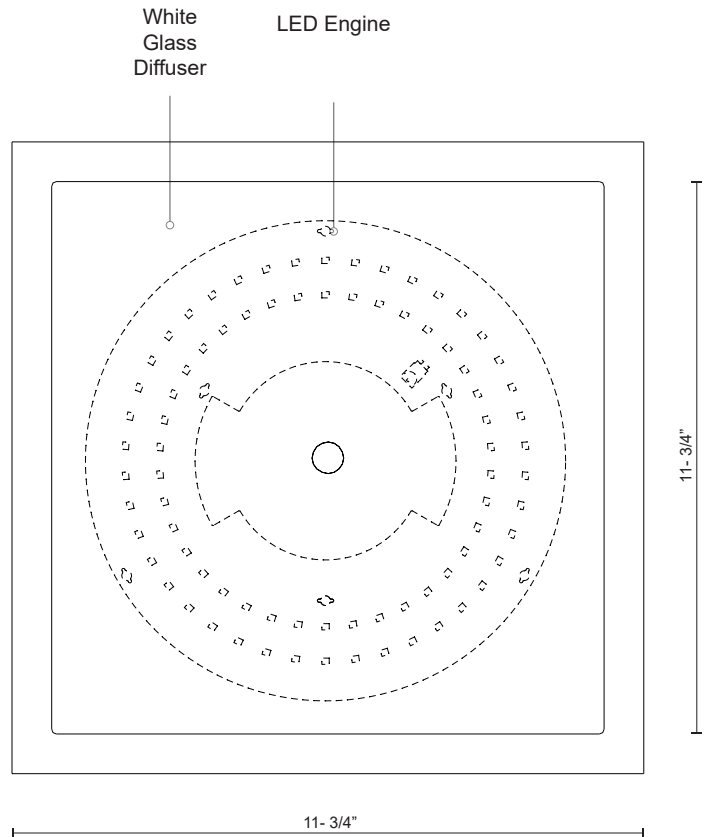

501106-LED

SPECIFICATION SHEET

PROJECT		
DATE		TYPE

Sophisticated LED technology meets indoor ceiling fixture

- Square white linen shade
- Chrome metal finish
- Dimmable with ELV dimmer (Not included)
- 120V

Color Temp 3000K
CRI (Ra) >80
Dimming 100% - 10%
Rated Life 50,000 hours

Voltage	Watt	LED Lumens	Delivered Lumens	Finish(es)
120V	15W	1300	850*	CH- Chrome

* Subject to testing confirmation.