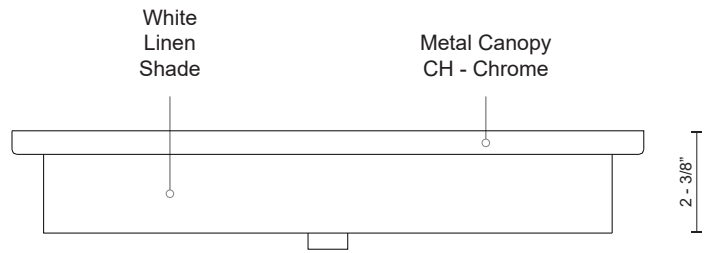

501106-LED

SPECIFICATION SHEET

PROJECT		
DATE		TYPE

Sophisticated LED technology meets indoor ceiling fixture

- Square white linen shade
- Chrome metal finish
- Dimmable with ELV dimmer (Not included)
- 120V

Color Temp 3000K
CRI (Ra) >80
Dimming 100% - 10%
Rated Life 50,000 hours

Voltage	Watt	LED Lumens	Delivered Lumens	Finish(es)
120V	15W	1300	850*	CH- Chrome

* Subject to testing confirmation.